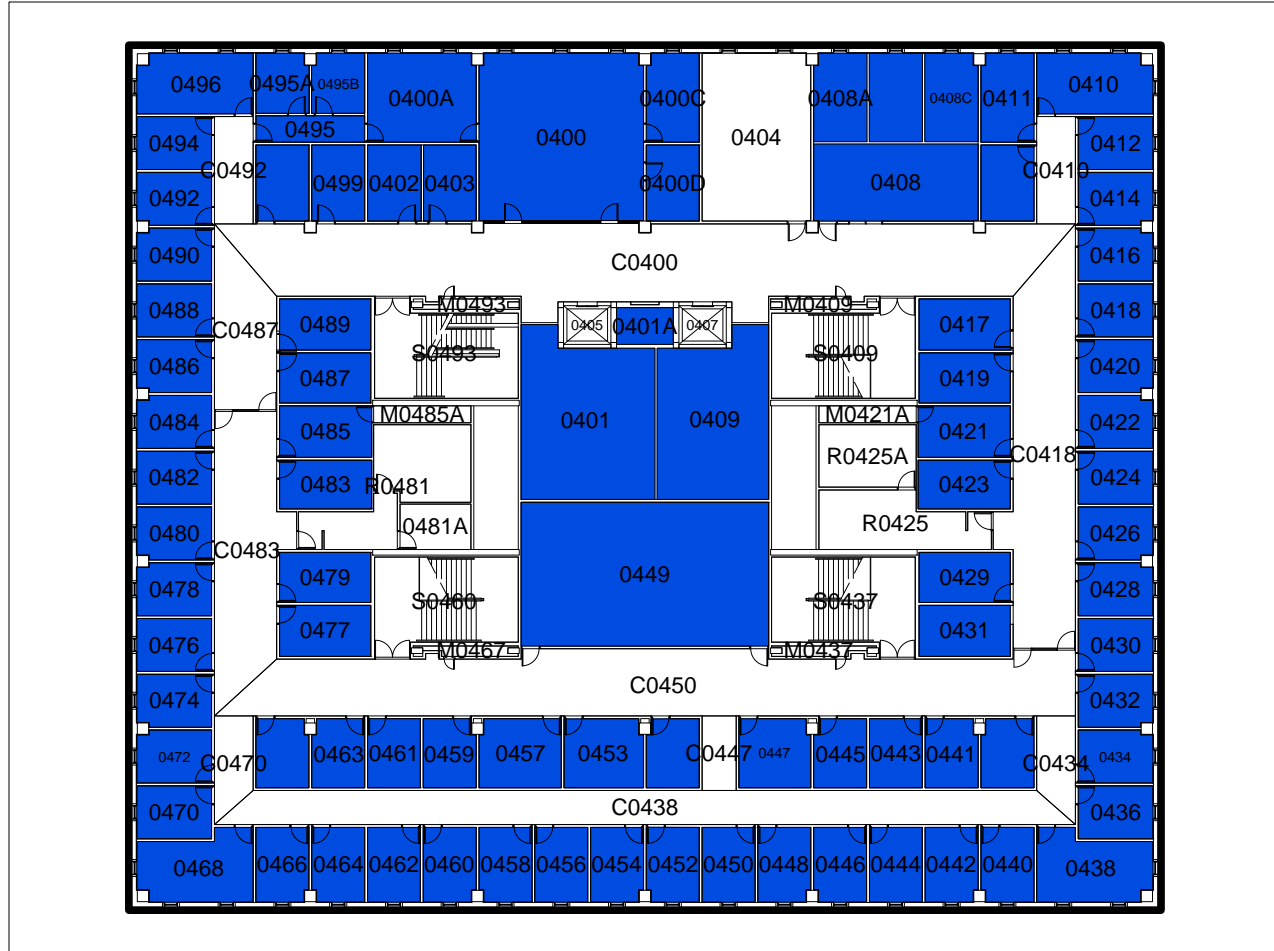

CARVER 4 (Air Handlers)

SCALE 1 : 406